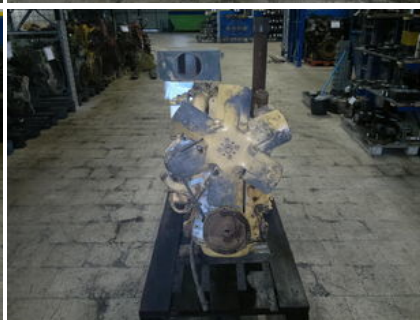

MOTOR JOHN DEERE 6414DF01 PARA TRATOR JOHN DEERE

3 000 €

≈ 3 421 US\$

Tipo:	motor
Marca:	John Deere
Número de catálogo do original:	6414D
Localização:	Portugal , Rio Maior
Data de publicação:	Jan 10, 2019
ID Autoline:	DV6906

Descrição	
Número de cilindros:	6
Tipo de motor:	de linha
Combustível:	gasóleo

Motor	
Marca:	John Deere

Estado	
Estado:	usados

Informação adicional:

Marca : JOHN DEERE

Tipo : 6414DF01

Model : John Deere 6 cylinder diesel 6414 D FITT IN: 544C Wheel Loader, 544D Wheel Loader, 624E Wheel Loader, 640 Wheel Loader, 640D Skidder, 643 Buncher, 644E Wheel Loader, 648D Skidder, 655 Crawler Tractor, 655B Crawler Tractor, 670A Grader, 670B Grader, 672 Grader, 672A Grader, 672B Grader, 690D Excavator, 693D Buncher, 750 Crawler Tractor, 750B Crawler Tractor, 755 Crawler Tractor, 755A Crawler Tractor, 755B Crawler Tractor, JD544B Wheel Loader, JD544C Wheel Loader, JD640 Wheel Loader, JD655 Wheel Loader, JD670 Grader, JD670A Grader, JD672A Grader, JD750 Crawler Tractor, JD755 Crawler Tractor, JD755A Wheel Loader.

Refere: 562748T

Preço : 3.000,00€

Brand : JOHN DEERE

Type : 6414DF01

Fitt : John Deere 6 cylinder diesel 6414 D FITT IN: 544C Wheel Loader, 544D Wheel Loader, 624E Wheel Loader, 640 Wheel Loader, 640D Skidder, 643 Buncher, 644E Wheel Loader, 648D Skidder, 655 Crawler Tractor, 655B Crawler Tractor, 670A Grader, 670B Grader, 672 Grader, 672A Grader, 672B Grader, 690D Excavator, 693D Buncher, 750 Crawler Tractor, 750B Crawler Tractor, 755 Crawler Tractor, 755A Crawler Tractor, 755B Crawler Tractor, JD544B Wheel Loader, JD544C Wheel Loader, JD640 Wheel Loader, JD655 Wheel Loader, JD670 Grader, JD670A Grader, JD672A Grader, JD750 Crawler Tractor, JD755 Crawler Tractor, JD755A Wheel Loader.